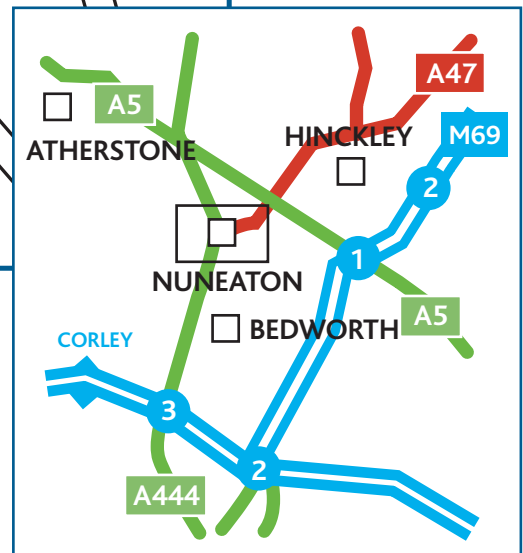

Abbeygate Shopping Centre
Newdegate Street
Nuneaton CV11 4EL
Tel: 024 7637 1800
Fax: 024 7635 2241

Travelling by Car

Abbey Gate Shopping Centre lies within Abbey Road, Harefeild Road and Newton Road in Nuneaton town centre. The bus station is directly across the road and parking is on the same road. The town is easily accessible from the A444 and the A47 which are situated within the heart of the motorway network and are accessible from the M6 and M69

Travelling by Bus or Train

Bus and train services run at frequent intervals to Nuneaton town centre. For the latest times please visit www.travelinmidlands.co.uk or call 0870 608 2 608.

Location